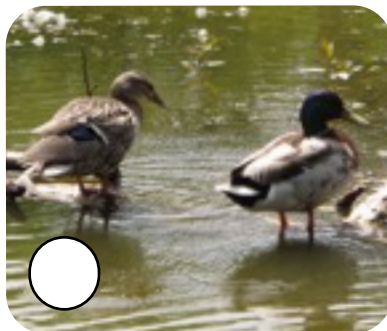

Local plants and birds

Jericho Pond Water Study

June 2013

By

Cattail

Willow

Smartweed

Red winged blackbird

Mallard duck

Crow

Measuring pond temperature

Collecting pond organisms

Identifying local plants and birds

Map of Jericho Pond
showing temperatures,
pond organisms and
location of plants